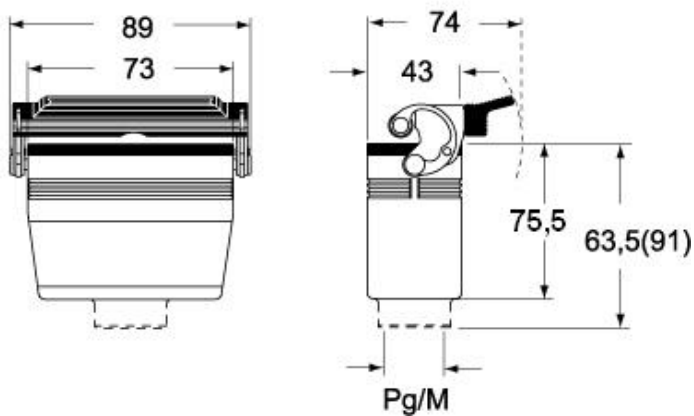

Technical data

IP degree of protection	IP65 / IP66 / IP69
--------------------------------	--------------------

Further technical details

Weight	176,00 g
Operating temperature range (min, max)	-40°C...+125°C

EAN13 code	8015747058834
-------------------	---------------

Packaging Information

Sub-packaging weight	0,88 kg
Sub-packaging description	Plastic packaging
Sub-packaging quantity	5 Pcs
Sub-packaging EAN barcode	8015747108140

Part number

MMV 03 LG25

Catalogue drawings

**CMO L (CMAO L) - MMO L [MMAO L]
CMV L [CMAV L] - MMV L (MMAV L)**

**CMV LG (CMAV LG) - MMV LG (MMAV LG)
[MMFV LG]**

Notes

Dimensions shown in mm are not binding and may be changed without notice.