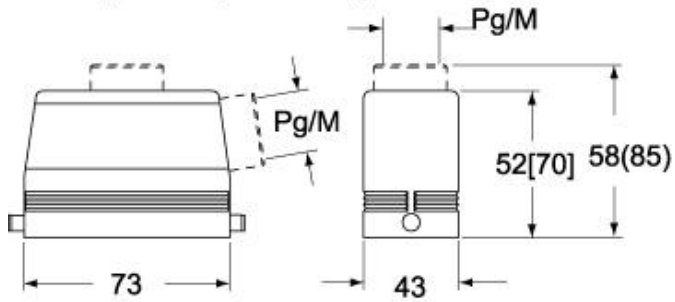

Technical data

IP degree of protection	IP65 / IP66 / IP69
--------------------------------	--------------------

Further technical details

Weight	176,00 g
Operating temperature range (min, max)	-40°C...+125°C

EAN13 code	8015747058834
-------------------	---------------

Packaging Information

Sub-packaging weight	0,88 kg
Sub-packaging description	Plastic packaging
Sub-packaging quantity	5 Pcs
Sub-packaging EAN barcode	8015747108140

Part number

MMV 03 LG25

Catalogue drawings

**CMO L (CMAO L) - MMO L [MMAO L]
CMV L [CMAV L] - MMV L (MMAV L)**

**CMV LG (CMAV LG) - MMV LG (MMAV LG)
[MMFV LG]**

Notes

Dimensions shown in mm are not binding and may be changed without notice.