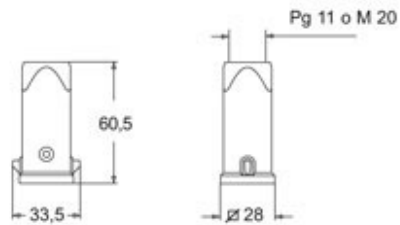

Part number

MKAXW VG20

Catalogue drawings

CKAW V MKAW V