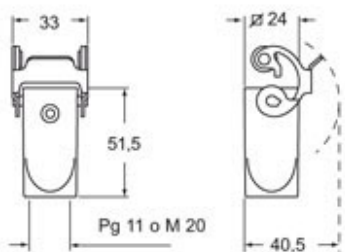

## Packaging Information

<b>Sub-packaging length</b>	185,00 mm
<b>Sub-packaging height</b>	40,00 mm
<b>Sub-packaging width</b>	155,00 mm
<b>Sub-packaging weight</b>	0,67 kg
<b>Sub-packaging volume</b>	1,15 dm <sup>3</sup>
<b>Sub-packaging description</b>	Carton box
<b>Sub-packaging quantity</b>	10 Pcs
<b>Sub-packaging EAN barcode</b>	8015747121057

## Catalogue drawings

CKAW V MKAW V

CKAW VA MKAW VA

CKAXW VG MKAXW VG

## Notes

Dimensions shown in mm are not binding and may be changed without notice.