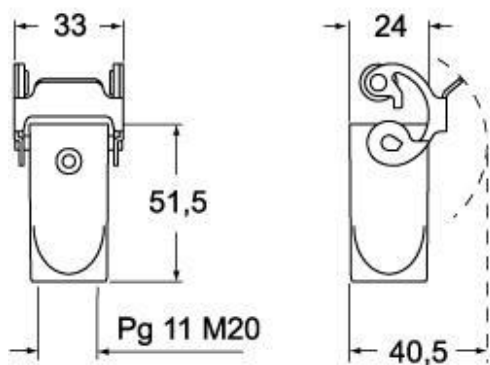

Part number

MKA VG20

Hood, CKA series, with 1 lever, M20 top cable entry, size "21.21"

Product description		Material properties	
Product type	Hood	Main material	Zinc die-cast
Series	CKA	Colour	RAL 7040 grey
Closing type	With 1 lever	RoHs conformity	Compliant
Size	Size "21.21"	China RoHs - EFUP	E
Cable entry	Top cable entry with adapter M20	REACH SVHC substances	No
Technical data		Approvals / Standards	
IP degree of protection	IP44 - IP66 / IP67 / IP69 with CKR 65 (D)	UL	ECBT2
Further technical details		cUL	ECBT8
Weight	62,00 g	General ordering information	
Operating temperature range (min, max)	-40°C...+125°C	EAN13 code	8015747056816
		eCl@ss 8.1	27440202
		ETIM 7.0	EC000437
		Packaging Information	
		Packaging length	330,00 mm
		Packaging height	230,00 mm
		Packaging width	205,00 mm
		Packaging weight	7,00 kg
		Packaging volume	15,56 dm ³
		Packaging description	Carton box
		Packaging quantity	100 Pcs
		Packaging EAN code	8015747222273
		Sub-packaging length	185,00 mm
		Sub-packaging height	40,00 mm
		Sub-packaging width	155,00 mm
		Sub-packaging weight	0,70 kg
		Sub-packaging volume	1,15 dm ³
		Sub-packaging description	Carton box
		Sub-packaging quantity	10 Pcs
		Sub-packaging EAN barcode	8015747056823

Part number

MKA VG20

Catalogue drawings

CKA VS - MKA V

CKA VAS - MKA VA

CKA VAS - MKA VA

CKAX VGS - MKAX VG

Notes

Dimensions shown in mm are not binding and may be changed without notice.
