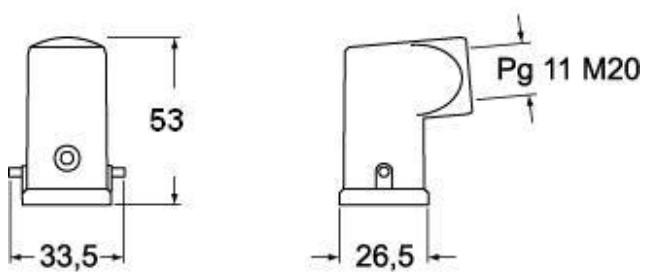

CKA VAS - MKA VA