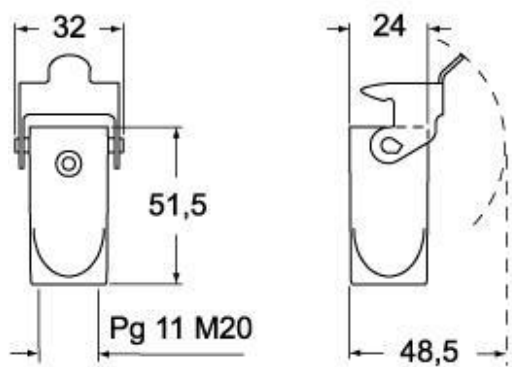

Part number

MKA VG20

Hood, CKA series, with 1 lever, M20 top cable entry, size "21.21"

Product description		Material properties	
Product type	Hood	Main material	Zinc die-cast
Series	CKA	Colour	RAL 7040 grey
Closing type	With 1 lever	RoHs conformity	Compliant
Size	Size "21.21"	China RoHs - EFUP	E
Cable entry	Top cable entry with adapter M20	REACH SVHC substances	No
Technical data		Approvals / Standards	
IP degree of protection	IP44 - IP66 / IP67 / IP69 with CKR 65 (D)	UL	ECBT2
Further technical details		cUL	ECBT8
Weight	62,00 g	General ordering information	
Operating temperature range (min, max)	-40°C...+125°C	EAN13 code	8015747056816
		eCl@ss 8.1	27440202
		ETIM 7.0	EC000437
		Packaging Information	
		Packaging length	330,00 mm
		Packaging height	230,00 mm
		Packaging width	205,00 mm
		Packaging weight	7,00 kg
		Packaging volume	15,56 dm ³
		Packaging description	Carton box
		Packaging quantity	100 Pcs
		Packaging EAN code	8015747222273
		Sub-packaging length	185,00 mm
		Sub-packaging height	40,00 mm
		Sub-packaging width	155,00 mm
		Sub-packaging weight	0,70 kg
		Sub-packaging volume	1,15 dm ³
		Sub-packaging description	Carton box
		Sub-packaging quantity	10 Pcs
		Sub-packaging EAN barcode	8015747056823

Part number

MKA VG20

Catalogue drawings

CKA VS - MKA V

CKA VAS - MKA VA

CKA VAS - MKA VA

CKAX VGS - MKAX VG

Notes

Dimensions shown in mm are not binding and may be changed without notice.
