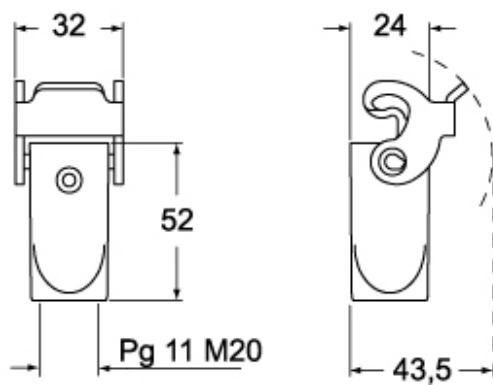

Part number

MK VGN20

Hood, CK series, with 1 lever, M20 top cable entry, size "21.21", black colour

Product description		Material properties	
Product type	Hood	Colour	RAL 9005 black
Series	CK	RoHs conformity	Compliant
Closing type	With 1 lever	China RoHs - EFUP	E
Size	Size "21.21"	REACH SVHC substances	No
Cable entry	Top cable entry with adapter M20	Approvals / Standards	
Specification	Black colour	UL	ECBT2
Technical data		cUL	ECBT8
IP degree of protection	IP44 - IP66 / IP67 / IP69 with CKR 65 (D)	General ordering information	
Further technical details		EAN13 code	8015747056656
Weight	14,00 g	eCl@ss 8.1	27440202
Operating temperature range (min, max)	-40°C...+125°C	ETIM 7.0	EC000437
		Packaging Information	
		Packaging length	330,00 mm
		Packaging height	170,00 mm
		Packaging width	230,00 mm
		Packaging weight	2,09 kg
		Packaging volume	12,90 dm ³
		Packaging description	Carton box
		Packaging quantity	100 Pcs
		Packaging EAN code	8015747056663
		Sub-packaging weight	0,21 kg
		Sub-packaging description	Carton box
		Sub-packaging quantity	10 Pcs
		Sub-packaging EAN barcode	8015747056670

Part number

MK VGN20

Catalogue drawings

CK V(N)S - MK V(N)

CK VA(N)S - MK VA(N)

CK VG(N)S - MK VG(N)

Notes

Dimensions shown in mm are not binding and may be changed without notice.