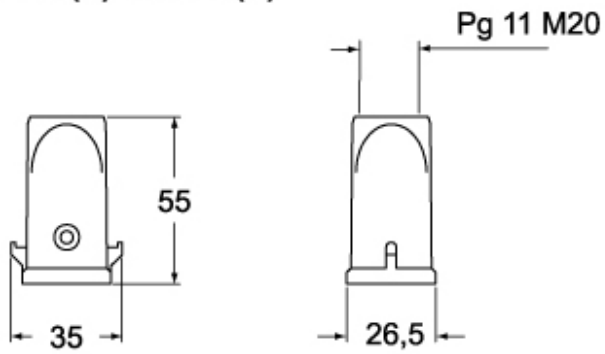

Part number

MK VGN20

Hood, CK series, with 1 lever, M20 top cable entry, size "21.21", black colour

Product description		Material properties	
Product type	Hood	Colour	RAL 9005 black
Series	CK	RoHs conformity	Compliant
Closing type	With 1 lever	China RoHs - EFUP	E
Size	Size "21.21"	REACH SVHC substances	No
Cable entry	Top cable entry with adapter M20	Approvals / Standards	
Specification	Black colour	UL	ECBT2
Technical data		cUL	ECBT8
IP degree of protection	IP44 - IP66 / IP67 / IP69 with CKR 65 (D)	General ordering information	
Further technical details		EAN13 code	8015747056656
Weight	14,00 g	eCl@ss 8.1	27440202
Operating temperature range (min, max)	-40°C...+125°C	ETIM 7.0	EC000437
		Packaging Information	
		Packaging length	330,00 mm
		Packaging height	170,00 mm
		Packaging width	230,00 mm
		Packaging weight	2,09 kg
		Packaging volume	12,90 dm ³
		Packaging description	Carton box
		Packaging quantity	100 Pcs
		Packaging EAN code	8015747056663
		Sub-packaging weight	0,21 kg
		Sub-packaging description	Carton box
		Sub-packaging quantity	10 Pcs
		Sub-packaging EAN barcode	8015747056670

Part number

MK VGN20

Catalogue drawings

CK V(N)S - MK V(N)

CK VA(N)S - MK VA(N)

CK VG(N)S - MK VG(N)

Notes

Dimensions shown in mm are not binding and may be changed without notice.