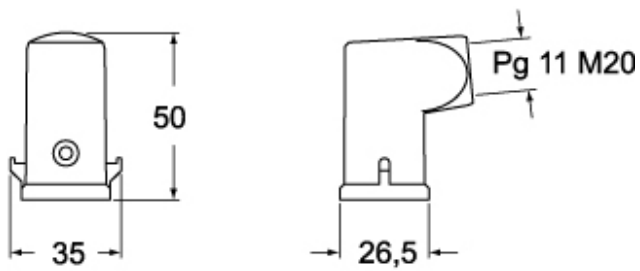

Part number

MK VGN20

Hood, CK series, with 1 lever, M20 top cable entry, size "21.21", black colour

Product description		Material properties	
Product type	Hood	Colour	RAL 9005 black
Series	CK	RoHs conformity	Compliant
Closing type	With 1 lever	China RoHs - EFUP	E
Size	Size "21.21"	REACH SVHC substances	No
Cable entry	Top cable entry with adapter M20	Approvals / Standards	
Specification	Black colour	UL	ECBT2
Technical data		cUL	ECBT8
IP degree of protection	IP44 - IP66 / IP67 / IP69 with CKR 65 (D)	General ordering information	
Further technical details		EAN13 code	8015747056656
Weight	14,00 g	eCl@ss 8.1	27440202
Operating temperature range (min, max)	-40°C...+125°C	ETIM 7.0	EC000437
		Packaging Information	
		Packaging length	330,00 mm
		Packaging height	170,00 mm
		Packaging width	230,00 mm
		Packaging weight	2,09 kg
		Packaging volume	12,90 dm ³
		Packaging description	Carton box
		Packaging quantity	100 Pcs
		Packaging EAN code	8015747056663
		Sub-packaging weight	0,21 kg
		Sub-packaging description	Carton box
		Sub-packaging quantity	10 Pcs
		Sub-packaging EAN barcode	8015747056670

Part number

MK VGN20

Catalogue drawings

CK V(N)S - MK V(N)

CK VA(N)S - MK VA(N)

CK VG(N)S - MK VG(N)

Notes

Dimensions shown in mm are not binding and may be changed without notice.