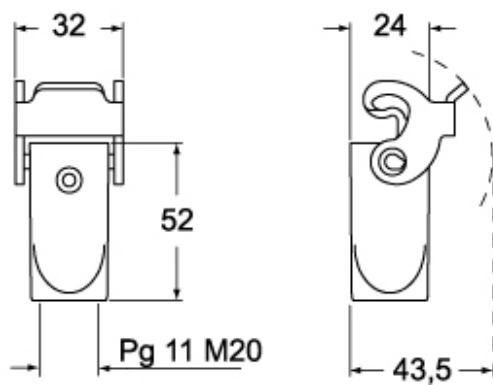

Part number

MK VG20

Hood, CK series, with 1 lever, M20 top cable entry, size "21.21", white colour

Product description		Material properties	
Product type	Hood	Colour	RAL 7035 grey
Series	CK	RoHs conformity	Compliant
Closing type	With 1 lever	China RoHs - EFUP	E
Size	Size "21.21"	REACH SVHC substances	No
Cable entry	Top cable entry with adapter M20	Approvals / Standards	
Specification	White colour	UL	ECBT2
Technical data		cUL	ECBT8
IP degree of protection	IP44 - IP66 / IP67 / IP69 with CKR 65 (D)	General ordering information	
Further technical details		EAN13 code	8015747056625
Weight	14,00 g	eCl@ss 8.1	27440202
Operating temperature range (min, max)	-40°C...+125°C	ETIM 7.0	EC000437
		Packaging Information	
		Packaging length	330,00 mm
		Packaging height	170,00 mm
		Packaging width	230,00 mm
		Packaging weight	2,09 kg
		Packaging volume	12,90 dm ³
		Packaging description	Carton box
		Packaging quantity	100 Pcs
		Packaging EAN code	8015747056632
		Sub-packaging weight	0,21 kg
		Sub-packaging description	Carton box
		Sub-packaging quantity	10 Pcs
		Sub-packaging EAN barcode	8015747056649

Part number

MK VG20

Catalogue drawings

CK V(N)S - MK V(N)

CK VA(N)S - MK VA(N)

CK VG(N)S - MK VG(N)

Notes

Dimensions shown in mm are not binding and may be changed without notice.