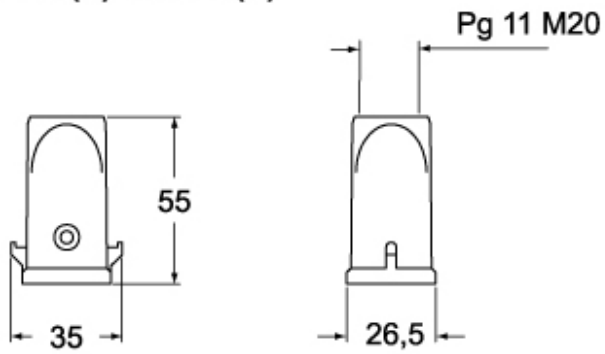

Part number

MK VG20

Hood, CK series, with 1 lever, M20 top cable entry, size "21.21", white colour

Product description		Material properties	
Product type	Hood	Colour	RAL 7035 grey
Series	CK	RoHs conformity	Compliant
Closing type	With 1 lever	China RoHs - EFUP	E
Size	Size "21.21"	REACH SVHC substances	No
Cable entry	Top cable entry with adapter M20	Approvals / Standards	
Specification	White colour	UL	ECBT2
Technical data		cUL	ECBT8
IP degree of protection	IP44 - IP66 / IP67 / IP69 with CKR 65 (D)	General ordering information	
Further technical details		EAN13 code	8015747056625
Weight	14,00 g	eCl@ss 8.1	27440202
Operating temperature range (min, max)	-40°C...+125°C	ETIM 7.0	EC000437
		Packaging Information	
		Packaging length	330,00 mm
		Packaging height	170,00 mm
		Packaging width	230,00 mm
		Packaging weight	2,09 kg
		Packaging volume	12,90 dm ³
		Packaging description	Carton box
		Packaging quantity	100 Pcs
		Packaging EAN code	8015747056632
		Sub-packaging weight	0,21 kg
		Sub-packaging description	Carton box
		Sub-packaging quantity	10 Pcs
		Sub-packaging EAN barcode	8015747056649

Part number

MK VG20

Catalogue drawings

CK V(N)S - MK V(N)

CK VA(N)S - MK VA(N)

CK VG(N)S - MK VG(N)

Notes

Dimensions shown in mm are not binding and may be changed without notice.