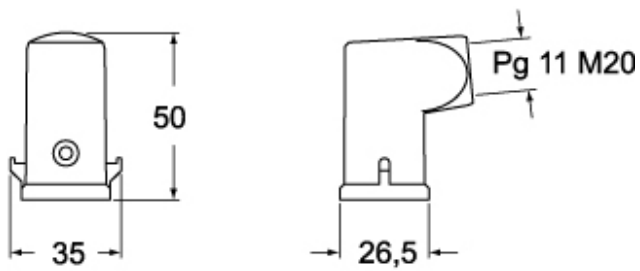

Part number

MK VG20

Hood, CK series, with 1 lever, M20 top cable entry, size "21.21", white colour

Product description		Material properties	
Product type	Hood	Colour	RAL 7035 grey
Series	CK	RoHs conformity	Compliant
Closing type	With 1 lever	China RoHs - EFUP	E
Size	Size "21.21"	REACH SVHC substances	No
Cable entry	Top cable entry with adapter M20	Approvals / Standards	
Specification	White colour	UL	ECBT2
Technical data		cUL	ECBT8
IP degree of protection	IP44 - IP66 / IP67 / IP69 with CKR 65 (D)	General ordering information	
Further technical details		EAN13 code	8015747056625
Weight	14,00 g	eCl@ss 8.1	27440202
Operating temperature range (min, max)	-40°C...+125°C	ETIM 7.0	EC000437
		Packaging Information	
		Packaging length	330,00 mm
		Packaging height	170,00 mm
		Packaging width	230,00 mm
		Packaging weight	2,09 kg
		Packaging volume	12,90 dm ³
		Packaging description	Carton box
		Packaging quantity	100 Pcs
		Packaging EAN code	8015747056632
		Sub-packaging weight	0,21 kg
		Sub-packaging description	Carton box
		Sub-packaging quantity	10 Pcs
		Sub-packaging EAN barcode	8015747056649

Part number

MK VG20

Catalogue drawings

CK V(N)S - MK V(N)

CK VA(N)S - MK VA(N)

CK VG(N)S - MK VG(N)

Notes

Dimensions shown in mm are not binding and may be changed without notice.