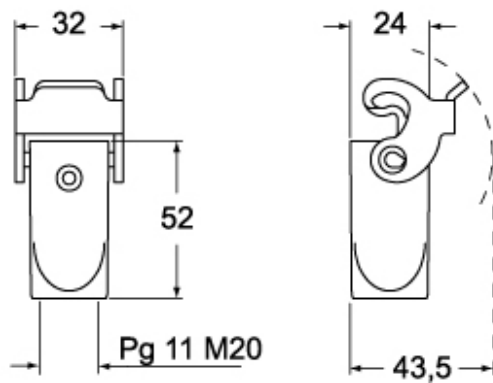

Part number

MK VA20

Hood, CK series, with 2 pegs, M20 side cable entry, size "21.21", white colour

Product description		Material properties	
Product type	Hood	Colour	RAL 7035 grey
Series	CK	RoHs conformity	Compliant
Closing type	With 2 pegs	China RoHs - EFUP	E
Size	Size "21.21"	REACH SVHC substances	No
Cable entry	Side cable entry with adapter M20	Approvals / Standards	
Specification	White colour	UL	ECBT2
Technical data		cUL	ECBT8
IP degree of protection	IP44 - IP66 / IP67 / IP69 with CKR 65 (D)	General ordering information	
Further technical details		EAN13 code	8015747056564
Weight	19,00 g	eCl@ss 8.1	27440202
Operating temperature range (min, max)	-40°C...+125°C	ETIM 7.0	EC000437
		Packaging Information	
		Packaging length	330,00 mm
		Packaging height	170,00 mm
		Packaging width	230,00 mm
		Packaging weight	1,85 kg
		Packaging volume	12,90 dm ³
		Packaging description	Carton box
		Packaging quantity	100 Pcs
		Packaging EAN code	8015747056571
		Sub-packaging weight	0,19 kg
		Sub-packaging description	Carton box
		Sub-packaging quantity	10 Pcs
		Sub-packaging EAN barcode	8015747056588

Part number

MK VA20

Catalogue drawings

CK V(N)S - MK V(N)

CK VA(N)S - MK VA(N)

CK VG(N)S - MK VG(N)

Notes

Dimensions shown in mm are not binding and may be changed without notice.