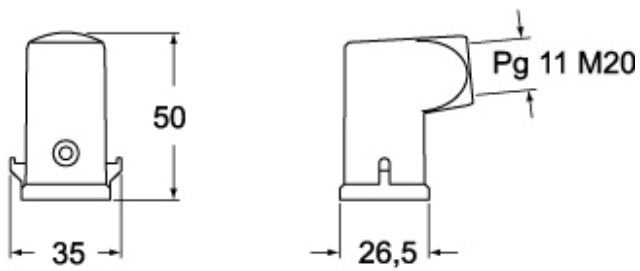

Part number

MK VA20

Hood, CK series, with 2 pegs, M20 side cable entry, size "21.21", white colour

Product description		Material properties	
Product type	Hood	Colour	RAL 7035 grey
Series	CK	RoHs conformity	Compliant
Closing type	With 2 pegs	China RoHs - EFUP	E
Size	Size "21.21"	REACH SVHC substances	No
Cable entry	Side cable entry with adapter M20	Approvals / Standards	
Specification	White colour	UL	ECBT2
Technical data		cUL	ECBT8
IP degree of protection	IP44 - IP66 / IP67 / IP69 with CKR 65 (D)	General ordering information	
Further technical details		EAN13 code	8015747056564
Weight	19,00 g	eCl@ss 8.1	27440202
Operating temperature range (min, max)	-40°C...+125°C	ETIM 7.0	EC000437
		Packaging Information	
		Packaging length	330,00 mm
		Packaging height	170,00 mm
		Packaging width	230,00 mm
		Packaging weight	1,85 kg
		Packaging volume	12,90 dm ³
		Packaging description	Carton box
		Packaging quantity	100 Pcs
		Packaging EAN code	8015747056571
		Sub-packaging weight	0,19 kg
		Sub-packaging description	Carton box
		Sub-packaging quantity	10 Pcs
		Sub-packaging EAN barcode	8015747056588

Part number

MK VA20

Catalogue drawings

CK V(N)S - MK V(N)

CK VA(N)S - MK VA(N)

CK VG(N)S - MK VG(N)

Notes

Dimensions shown in mm are not binding and may be changed without notice.