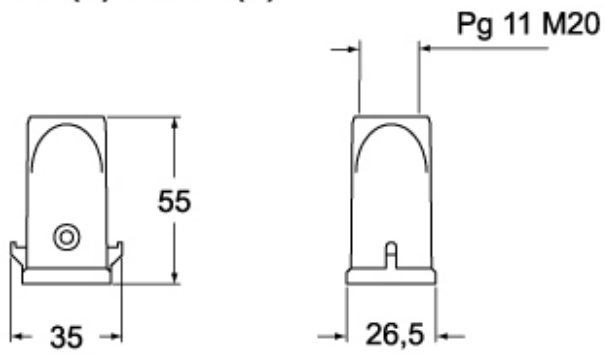

Part number

MK VA20

Hood, CK series, with 2 pegs, M20 side cable entry, size "21.21", white colour

Product description		Material properties	
Product type	Hood	Colour	RAL 7035 grey
Series	CK	RoHs conformity	Compliant
Closing type	With 2 pegs	China RoHs - EFUP	E
Size	Size "21.21"	REACH SVHC substances	No
Cable entry	Side cable entry with adapter M20	Approvals / Standards	
Specification	White colour	UL	ECBT2
Technical data		cUL	ECBT8
IP degree of protection	IP44 - IP66 / IP67 / IP69 with CKR 65 (D)	General ordering information	
Further technical details		EAN13 code	8015747056564
Weight	19,00 g	eCl@ss 8.1	27440202
Operating temperature range (min, max)	-40°C...+125°C	ETIM 7.0	EC000437
		Packaging Information	
		Packaging length	330,00 mm
		Packaging height	170,00 mm
		Packaging width	230,00 mm
		Packaging weight	1,85 kg
		Packaging volume	12,90 dm ³
		Packaging description	Carton box
		Packaging quantity	100 Pcs
		Packaging EAN code	8015747056571
		Sub-packaging weight	0,19 kg
		Sub-packaging description	Carton box
		Sub-packaging quantity	10 Pcs
		Sub-packaging EAN barcode	8015747056588

Part number

MK VA20

Catalogue drawings

CK V(N)S - MK V(N)

CK VA(N)S - MK VA(N)

CK VG(N)S - MK VG(N)

Notes

Dimensions shown in mm are not binding and may be changed without notice.