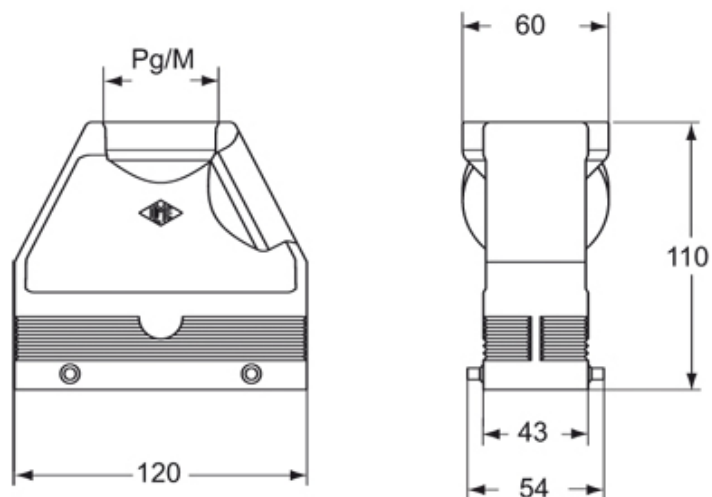

Part number

MIV 24.40

Hood, C-TYPE series, with 4 pegs, M40 top cable entry, size "104.27", high construction, inclined

Product description

Product type	Hood
Series	C-TYPE
Closing type	With 4 pegs
Size	Size "104.27"
Cable entry	Top cable entry with adapter M40
Specification	High construction, inclined

Technical data

IP degree of protection	IP65 / IP66 / IP69
--------------------------------	--------------------

Further technical details

Weight	320,00 g
Operating temperature range (min, max)	-40°C...+125°C

Part number

MIV 24.40

Catalogue drawings

CIV MIV

Notes

Dimensions shown in mm are not binding and may be changed without notice.
