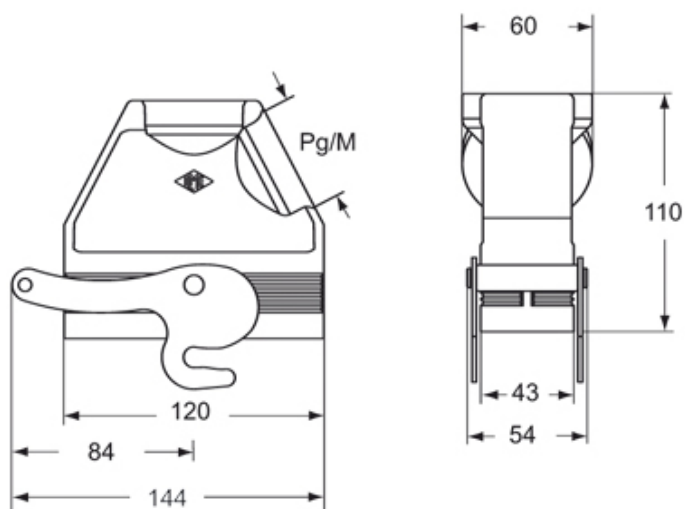

## Packaging Information

<b>Sub-packaging description</b>	Plastic packaging
<b>Sub-packaging quantity</b>	1 Pcs
<b>Sub-packaging EAN barcode</b>	8015747169011

Part number

# MIO 24 YX50

Catalogue drawings

CIO..YX MIO..YX

## Notes

Dimensions shown in mm are not binding and may be changed without notice.