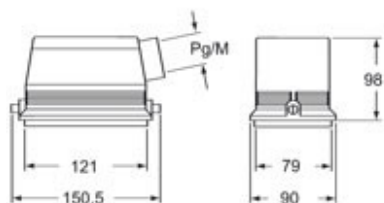

Technical data

IP degree of protection	IP65 / IP66 / IP69
--------------------------------	--------------------

Further technical details

Weight	570,00 g
Operating temperature range (min, max)	-40°C...+125°C

General ordering information

EAN13 code	8015747152686
eCl@ss 8.1	27440202
ETIM 7.0	EC000437

Packaging Information

Packaging length	290,00 mm
Packaging height	140,00 mm
Packaging width	215,00 mm
Packaging weight	2,50 kg
Packaging volume	8,73 dm ³
Packaging description	Carton box
Packaging quantity	4 Pcs
Packaging EAN code	8015747159654
Sub-packaging weight	0,63 kg
Sub-packaging description	Plastic packaging
Sub-packaging quantity	1 Pcs
Sub-packaging EAN barcode	8015747159661

Part number

MHOW 48 L40

Catalogue drawings

CHOW L MHOW L

CHVW L MHVW L

Notes

Dimensions shown in mm are not binding and may be changed without notice.