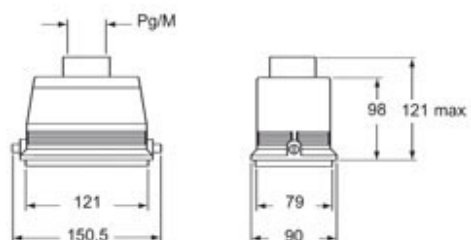

Technical data

IP degree of protection	IP65 / IP66 / IP69
--------------------------------	--------------------

Further technical details

Weight	570,00 g
Operating temperature range (min, max)	-40°C...+125°C

General ordering information

EAN13 code	8015747152686
eCl@ss 8.1	27440202
ETIM 7.0	EC000437

Packaging Information

Packaging length	290,00 mm
Packaging height	140,00 mm
Packaging width	215,00 mm
Packaging weight	2,50 kg
Packaging volume	8,73 dm ³
Packaging description	Carton box
Packaging quantity	4 Pcs
Packaging EAN code	8015747159654
Sub-packaging weight	0,63 kg
Sub-packaging description	Plastic packaging
Sub-packaging quantity	1 Pcs
Sub-packaging EAN barcode	8015747159661

Part number

MHOW 48 L40

Catalogue drawings

CHOW L MHOW L

CHVW L MHVW L

Notes

Dimensions shown in mm are not binding and may be changed without notice.