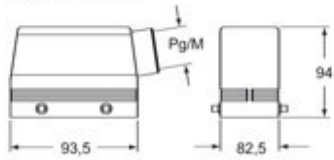

Catalogue drawings

CHOW MHOW