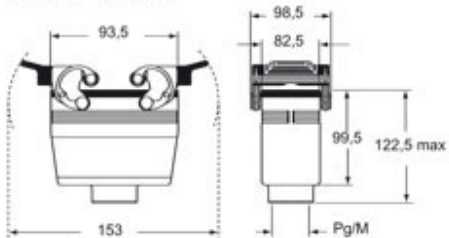

#### Product description

<b>Product type</b>	Hood
<b>Series</b>	W-TYPE
<b>Closing type</b>	With 4 pegs
<b>Size</b>	Size "77.62"
<b>Cable entry</b>	Side cable entry with adapter M40

## Catalogue drawings

CHOW MHOW

CHVW MHVW

CHCW G

CHVW G MHVW G

## Notes

Dimensions shown in mm are not binding and may be changed without notice.