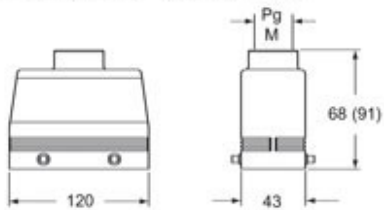

Part number

MHOW 24.25

Catalogue drawings

CHOW (CAOW) MHOW (MAOW)

CHVW (CAVW) MHVW (MAVW)

CHCW G

CHVW G MHVW G

Notes

Dimensions shown in mm are not binding and may be changed without notice.