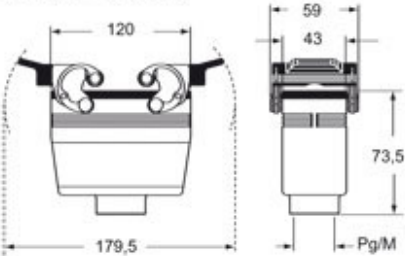

CHVW G MHVW G