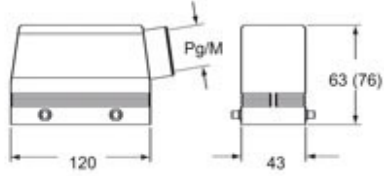

Catalogue drawings

CHOW (CAOW) MHOW (MAOW)

CHVW (CAVW) MHVW (MAVW)