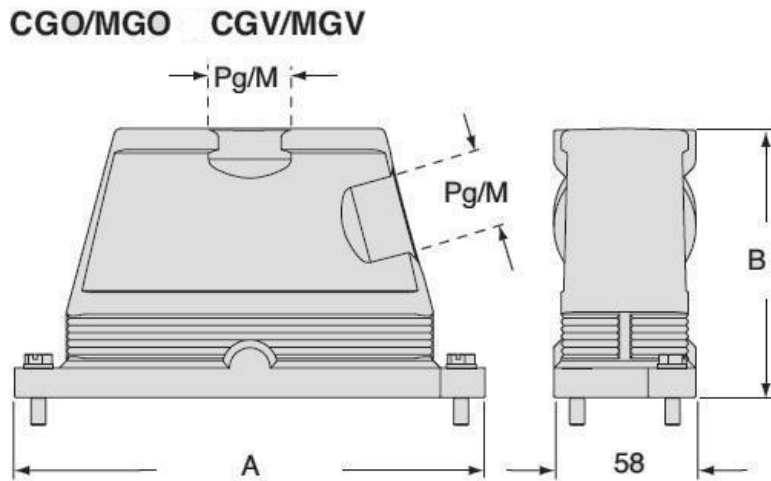

Part number

MGV 24.50

Catalogue drawings

		A	B
CGO/MGO	CGV/MGV 06	133	101
CGO/MGO	CGV/MGV 10	146	101
CGO/MGO	CGV/MGV 16	166	111
CGO/MGO	CGV/MGV 24	193	111

Notes

Dimensions shown in mm are not binding and may be changed without notice.