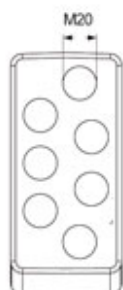

# MBV 24.720

Hood, BIG series, with 4 pegs, M20 x 7 seven top cable entries, size "104.27"

Product description		Material properties	
<b>Product type</b>	Hood	<b>Colour</b>	RAL 7040 grey
<b>Series</b>	BIG	<b>RoHs conformity</b>	Compliant
<b>Closing type</b>	With 4 pegs	<b>China RoHs - EFUP</b>	E
<b>Size</b>	Size "104.27"	<b>REACH SVHC substances</b>	No
<b>Cable entry</b>	Seven top cable entries M20 x 7	Approvals / Standards	
Technical data		<b>Certifications</b>	DNV, BV
<b>IP degree of protection</b>	IP66	<b>UL</b>	ECBT2
<b>Further technical details</b>		<b>cUL</b>	ECBT8
<b>Weight</b>	683,00 g	General ordering information	
<b>Operating temperature range (min, max)</b>	-40°C...+125°C	<b>EAN13 code</b>	8015747187107
		<b>eCl@ss 8.1</b>	27440202
		<b>ETIM 7.0</b>	EC000437
		Packaging Information	
		<b>Packaging length</b>	160,00 mm
		<b>Packaging height</b>	130,00 mm
		<b>Packaging width</b>	270,00 mm
		<b>Packaging weight</b>	2,88 kg
		<b>Packaging volume</b>	5,62 dm <sup>3</sup>
		<b>Packaging description</b>	Carton box
		<b>Packaging quantity</b>	4 Pcs
		<b>Packaging EAN code</b>	8015747220972
		<b>Sub-packaging weight</b>	0,72 kg
		<b>Sub-packaging description</b>	Plastic packaging
		<b>Sub-packaging quantity</b>	1 Pcs
		<b>Sub-packaging EAN barcode</b>	8015747063050

## Catalogue drawings

MBV 24

MBV 24.720

---

## Notes

Dimensions shown in mm are not binding and may be changed without notice.

---