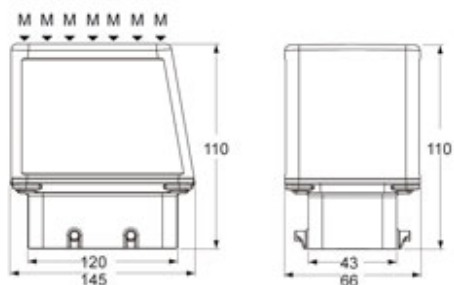

Part number

MBV 24.720

Catalogue drawings

MBV 24

Notes

Dimensions shown in mm are not binding and may be changed without notice.