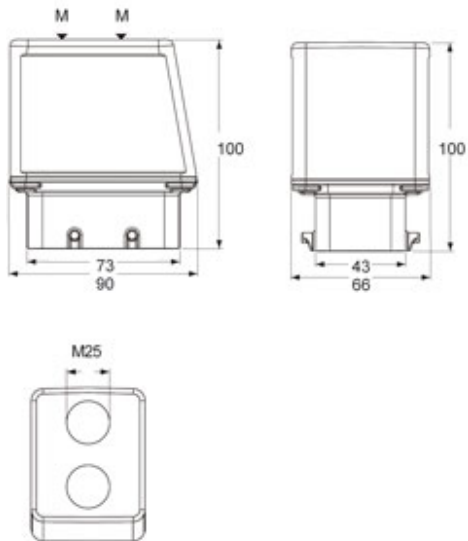

Part number

MBV 10.225

Hood, BIG series, with 4 pegs, M25 x 2 double top cable entry, size "57.27"

Product description		Material properties	
Product type	Hood	Colour	RAL 7040 grey
Series	BIG	RoHs conformity	Compliant
Closing type	With 4 pegs	China RoHs - EFUP	E
Size	Size "57.27"	REACH SVHC substances	No
Cable entry	Double top cable entry with adapter M25 x 2	Approvals / Standards	
Technical data		Certifications	DNV, BV
IP degree of protection	IP66	UL	ECBT2
Further technical details		cUL	ECBT8
Weight	447,00 g	General ordering information	
Operating temperature range (min, max)	-40°C...+125°C	EAN13 code	8015747186957
		eCl@ss 8.1	27440202
		ETIM 7.0	EC000437
		Packaging Information	
		Packaging length	205,00 mm
		Packaging height	135,00 mm
		Packaging width	135,00 mm
		Packaging weight	1,91 kg
		Packaging volume	3,74 dm ³
		Packaging description	Carton box
		Packaging quantity	4 Pcs
		Packaging EAN code	8015747220828
		Sub-packaging weight	0,48 kg
		Sub-packaging description	Plastic packaging
		Sub-packaging quantity	1 Pcs
		Sub-packaging EAN barcode	8015747035903

Part number

MBV 10.225

Catalogue drawings

MBV 10.225

Notes

Dimensions shown in mm are not binding and may be changed without notice.
