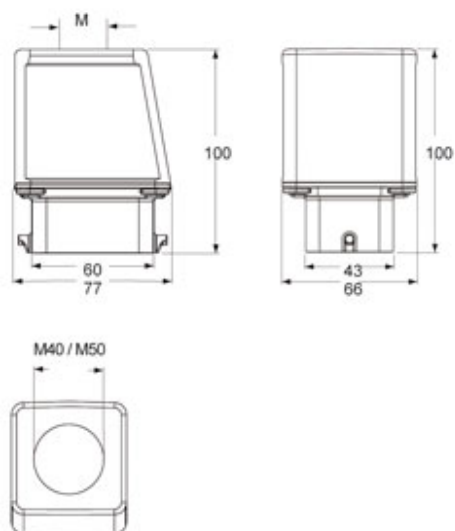

Part number

MBV 06 L50

Hood, BIG series, with 2 pegs, M50 top cable entry, size "44.27"

Product description		Material properties	
Product type	Hood	Colour	RAL 7040 grey
Series	BIG	RoHs conformity	Compliant
Closing type	With 2 pegs	China RoHs - EFUP	E
Size	Size "44.27"	REACH SVHC substances	No
Cable entry	Top cable entry with adapter M50	Approvals / Standards	
Technical data		Certifications	DNV, BV
IP degree of protection	IP66	UL	ECBT2
Further technical details		cUL	ECBT8
Weight	400,00 g	General ordering information	
Operating temperature range (min, max)	-40°C...+125°C	EAN13 code	8015747186896
		eCl@ss 8.1	27440202
		ETIM 7.0	EC000437
		Packaging Information	
		Packaging weight	1,62 kg
		Packaging volume	3,51 dm ³
		Packaging description	Carton box
		Packaging quantity	4 Pcs
		Packaging EAN code	8015747220811
		Sub-packaging weight	0,41 kg
		Sub-packaging description	Plastic packaging
		Sub-packaging quantity	1 Pcs
		Sub-packaging EAN barcode	8015747035736

Part number

MBV 06 L50

Catalogue drawings

MBV 06 L

Notes

Dimensions shown in mm are not binding and may be changed without notice.
