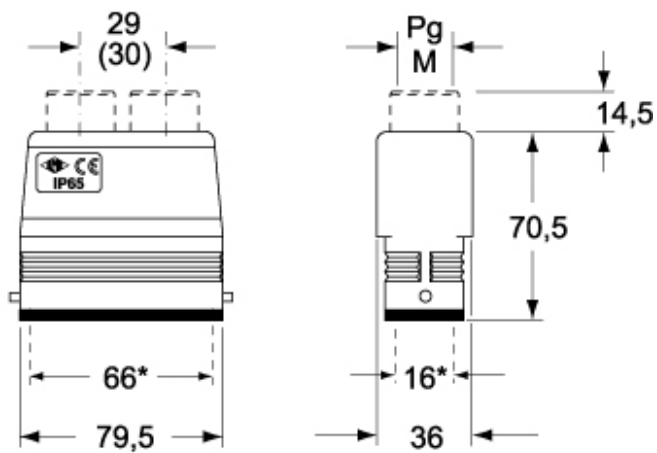

Part number

MAV 24.232

Hood, C-TYPE series, with 4 pegs, M32 x 2 double top cable entry, size "104.27", high construction

Product description

Product type	Hood
Series	C-TYPE
Closing type	With 4 pegs
Size	Size "104.27"
Cable entry	Double top cable entry with adapter M32 x 2
Specification	High construction

Technical data

IP degree of protection	IP65 / IP66 / IP69
--------------------------------	--------------------

Further technical details

Weight	379,00 g
Operating temperature range (min, max)	-40°C...+125°C

General ordering information

EAN13 code	8015747052825
eCl@ss 8.1	27440202
ETIM 7.0	EC000437

Packaging Information

Packaging length	245,00 mm
Packaging height	165,00 mm
Packaging width	215,00 mm
Packaging weight	4,04 kg
Packaging volume	8,69 dm ³
Packaging description	Carton box
Packaging quantity	10 Pcs
Packaging EAN code	8015747259309
Sub-packaging weight	2,02 kg
Sub-packaging description	Plastic packaging
Sub-packaging quantity	5 Pcs
Sub-packaging EAN barcode	8015747052832

Part number

MAV 24.232

Catalogue drawings

CZAV L2 - (MZAV L2) - [MZFV L2]

CAV - MAV - MFV

Notes

Dimensions shown in mm are not binding and may be changed without notice.