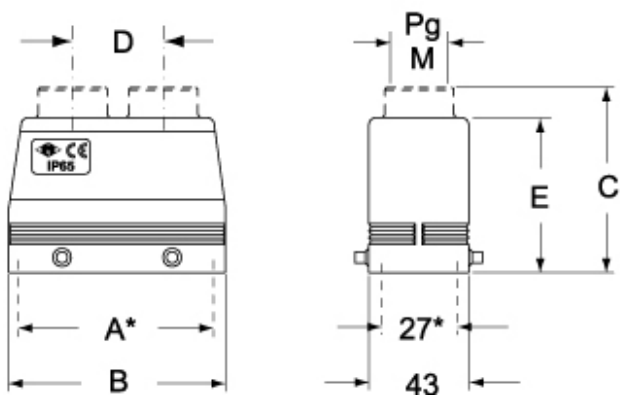

Technical data

IP degree of protection	IP65 / IP66 / IP69
--------------------------------	--------------------

Further technical details

Weight	379,00 g
Operating temperature range (min, max)	-40°C...+125°C

General ordering information

EAN13 code	8015747052825
eCl@ss 8.1	27440202
ETIM 7.0	EC000437

Packaging Information

Packaging length	245,00 mm
Packaging height	165,00 mm
Packaging width	215,00 mm
Packaging weight	4,04 kg
Packaging volume	8,69 dm ³
Packaging description	Carton box
Packaging quantity	10 Pcs
Packaging EAN code	8015747259309
Sub-packaging weight	2,02 kg
Sub-packaging description	Plastic packaging
Sub-packaging quantity	5 Pcs
Sub-packaging EAN barcode	8015747052832

Part number

MAV 24.232

Catalogue drawings

CZAV L2 - (MZAV L2) - [MZFV L2]

CAV - MAV - MFV

Notes

Dimensions shown in mm are not binding and may be changed without notice.