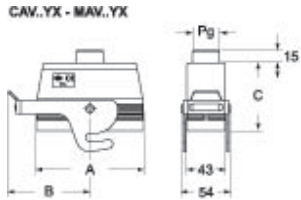

Technical data

IP degree of protection	IP65 / IP66 / IP69
--------------------------------	--------------------

Further technical details

Weight	330,00 g
Operating temperature range (min, max)	-40°C...+125°C

Packaging Information

Sub-packaging weight	1,65 kg
Sub-packaging description	Plastic packaging
Sub-packaging quantity	5 Pcs
Sub-packaging EAN barcode	8015747088442

Part number

MAV 16 YX40

Catalogue drawings

Notes

Dimensions shown in mm are not binding and may be changed without notice.
