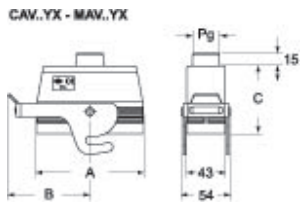

Technical data

IP degree of protection	IP65 / IP66 / IP69
--------------------------------	--------------------

Further technical details

Weight	320,00 g
Operating temperature range (min, max)	-40°C...+125°C

Part number

MAV 06 YX32

Catalogue drawings

Notes

Dimensions shown in mm are not binding and may be changed without notice.
