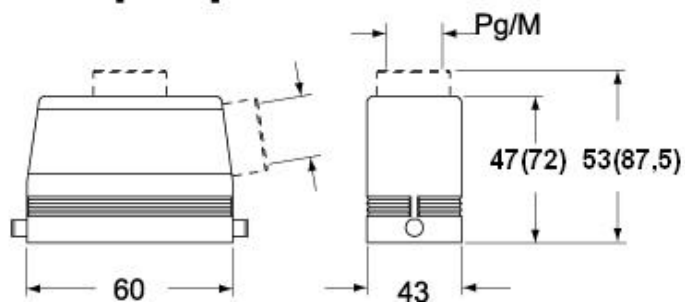

Technical data

IP degree of protection	IP65 / IP66 / IP69
--------------------------------	--------------------

Further technical details

Weight	241,00 g
Operating temperature range (min, max)	-40°C...+125°C

Part number

MAV 06 LG25

Catalogue drawings

CHO LX CHV LX - MHO LX MHV LX

CHV LG (CAV LG), MHV LG (MAV LG) [MFV LG]

CHO L (CAO L) - MHO (MAO/MFO/MFV L) MHV L [MAV L]

Notes

Dimensions shown in mm are not binding and may be changed without notice.