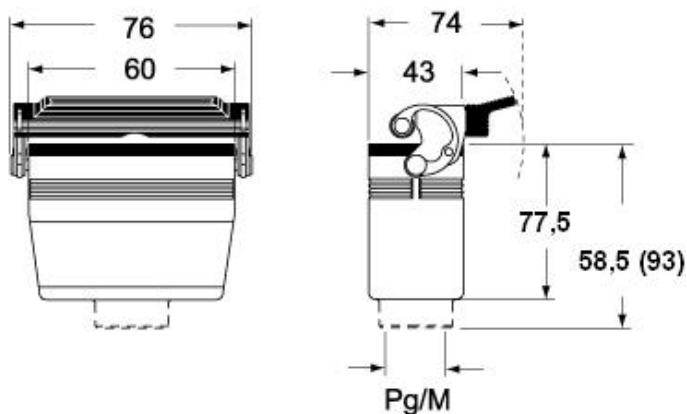

Technical data

IP degree of protection	IP65 / IP66 / IP69
--------------------------------	--------------------

Further technical details

Weight	241,00 g
Operating temperature range (min, max)	-40°C...+125°C

Part number

MAV 06 LG25

Catalogue drawings

CHO LX CHV LX - MHO LX MHV LX

CHV LG (CAV LG), MHV LG (MAV LG) [MFV LG]

CHO L (CAO L) - MHO (MAO/MFO/MFV L) MHV L [MAV L]

Notes

Dimensions shown in mm are not binding and may be changed without notice.