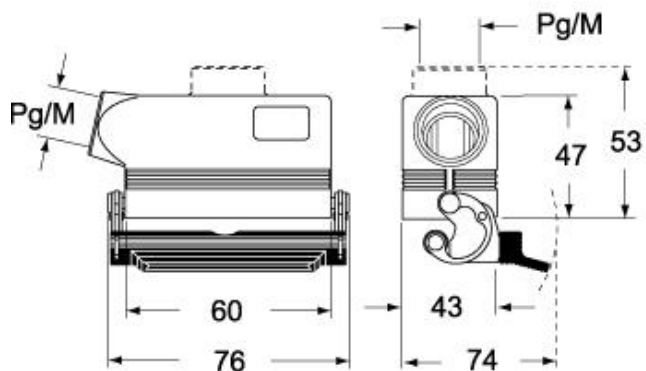

Technical data

IP degree of protection	IP65 / IP66 / IP69
--------------------------------	--------------------

Further technical details

Weight	241,00 g
Operating temperature range (min, max)	-40°C...+125°C

General ordering information

EAN13 code	8015747052115
eCl@ss 8.1	27440202
ETIM 7.0	EC000437

Packaging Information

Sub-packaging weight	1,21 kg
Sub-packaging description	Plastic packaging
Sub-packaging quantity	5 Pcs
Sub-packaging EAN barcode	8015747052122

Part number

MAV 06 LG25

Catalogue drawings

CHO LX CHV LX - MHO LX MHV LX

CHV LG (CAV LG), MHV LG (MAV LG) [MFV LG]

CHO L (CAO L) - MHO (MAO/MFO/MFV L) MHV L [MAV L]

Notes

Dimensions shown in mm are not binding and may be changed without notice.