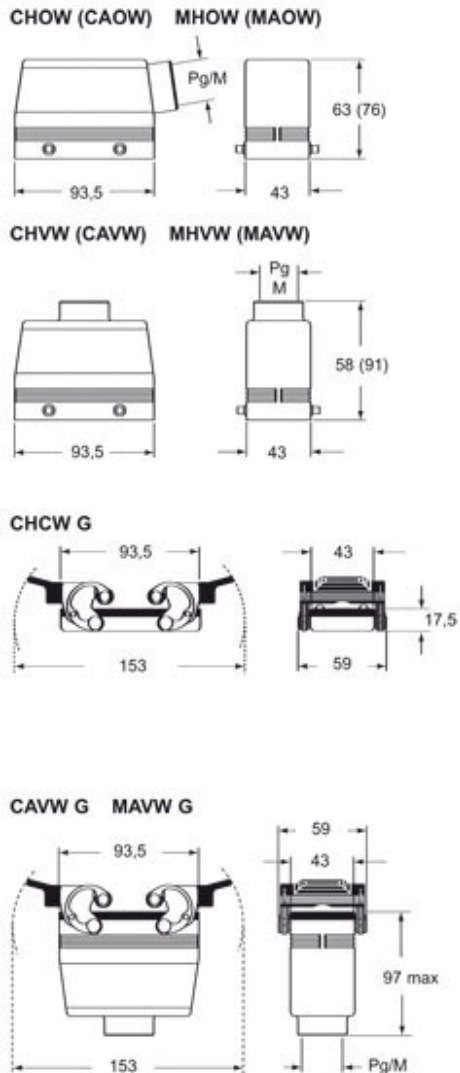

# MAOW 16.40

Hood, W-TYPE series, with 4 pegs, M40 side cable entry, size "77.27", high construction

## Product description

<b>Product type</b>	Hood
<b>Series</b>	W-TYPE
<b>Closing type</b>	With 4 pegs
<b>Size</b>	Size "77.27"
<b>Cable entry</b>	Side cable entry with adapter M40
<b>Specification</b>	High construction

## Further technical details

<b>Weight</b>	588,00 g
<b>Operating temperature range (min, max)</b>	-40°C...+125°C

## Notes

Dimensions shown in mm are not binding and may be changed without notice.