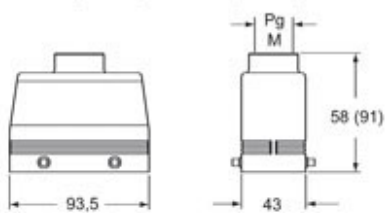

Part number

MAOW 16.32

Catalogue drawings

CHOW (CAOW) MHOW (MAOW)

CHVW (CAVW) MHVW (MAVW)

CHCW G

CAVW G MAVW G

Notes

Dimensions shown in mm are not binding and may be changed without notice.