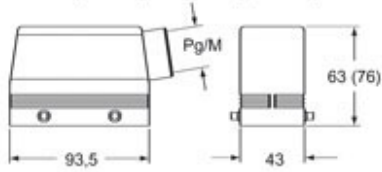

Catalogue drawings

CHOW (CAOW) MHOW (MAOW)

CHVW (CAVW) MHVW (MAVW)